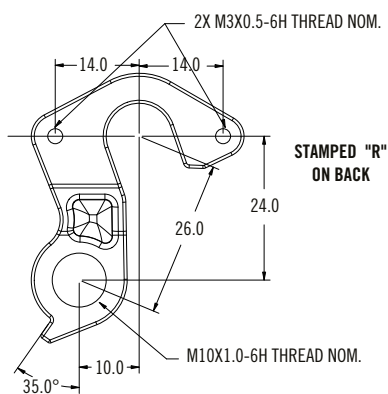

СЕРЬГА НА РАМУ (ПЕТУХ)

KP121/ - KIT, DER. HANGER, FLASH CRB

KP173/ - KIT, DER. HANGER, SI12

KP276/ - KIT, DER. HANGER, SLICE RS

KP158/ - KIT, DER. HANGER, RD CAAD10

KP255/ - KIT, DER. HANGER, SINGLE SIDED RD2

KP284/ - KIT, DER. HANGER, SINGLE SIDED MTN2
(A = 2 x 14 mm)

KP048/ - KIT, DER. HANGER, SINGLE SIDED 3

KP096/ - KIT, DER. HANGER, SINGLE SIDED RD

KP093/ - KIT, DER. HANGER, BAD BOY
(X = 30.55 mm)

KP093/B - KIT, DER. HANGER, BAD BOY
(X = 26.3 mm)