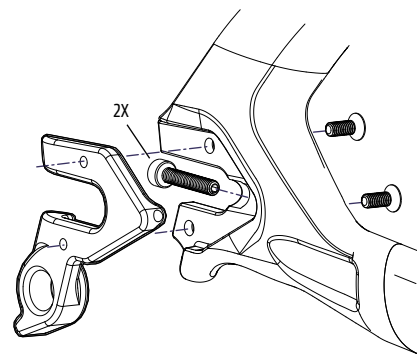

KP276/ - KIT, DER. HANGER, SLICE RS