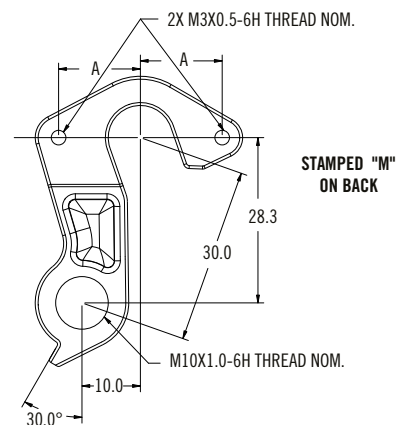

СЕРЬГА НА РАМУ (ПЕТУХ)

KP121/ - KIT, DER. HANGER, FLASH CRB

KP173/ - KIT, DER. HANGER, SI12

KP276/ - KIT, DER. HANGER, SLICE RS

KP158/ - KIT, DER. HANGER, RD CAAD10

KP255/ - KIT, DER. HANGER, SINGLE SIDED RD2

KP284/ - KIT, DER. HANGER, SINGLE SIDED MTN2
(A = 2 x 14 mm)

KP048/ - KIT, DER. HANGER, SINGLE SIDED 3

KP096/ - KIT, DER. HANGER, SINGLE SIDED RD

KP093/ - KIT, DER. HANGER, BAD BOY
(X = 30.55 mm)

KP093/B - KIT, DER. HANGER, BAD BOY
(X = 26.3 mm)