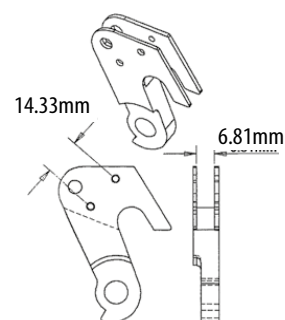

A239X/EBO - KIT, DER. HANGER, MTN.
CAAD2, CAAD3, CAAD4, CAAD5, Cross CAAD9,
Optimo, Super-V, Raven, Jekyll to 2004,
Touring, Hybrid, DAYTRIPPER